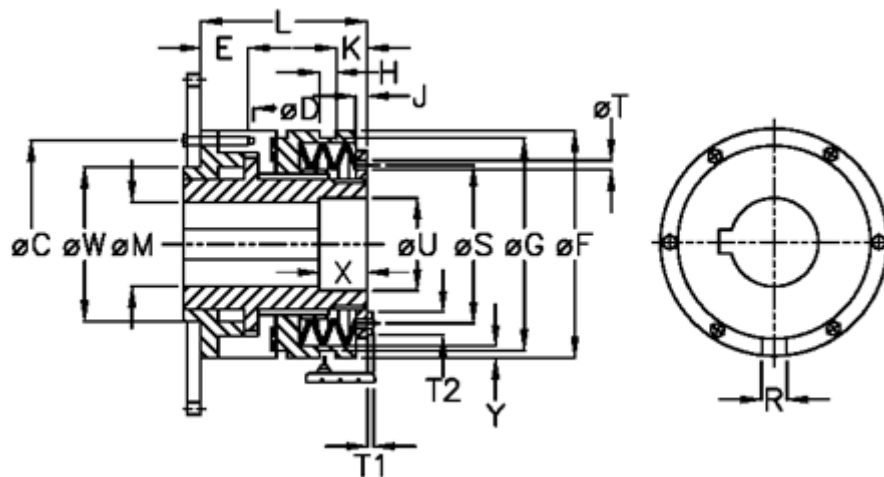

# Data Sheet

Article number: 46914521

Description: Torque limiter Safeguard B 45 S

## Measures

C	= 105	J	= 9.0	T1	= 4.0
D	= 6xM8	K	= 20.0	T2	= 10
Disc spring mounting	= 6x1S	L	= 96.0	U	= 46
Disc spring version	= S - light	M max	= 45	V	= 12
E	= 12.0	M min	= 18	W	= 80
F	= 120	R	= 10	X	= 30
G	= 112.0	S	= 82	Y	= 2
H	= 10	T	= 6	Z	= 0.0